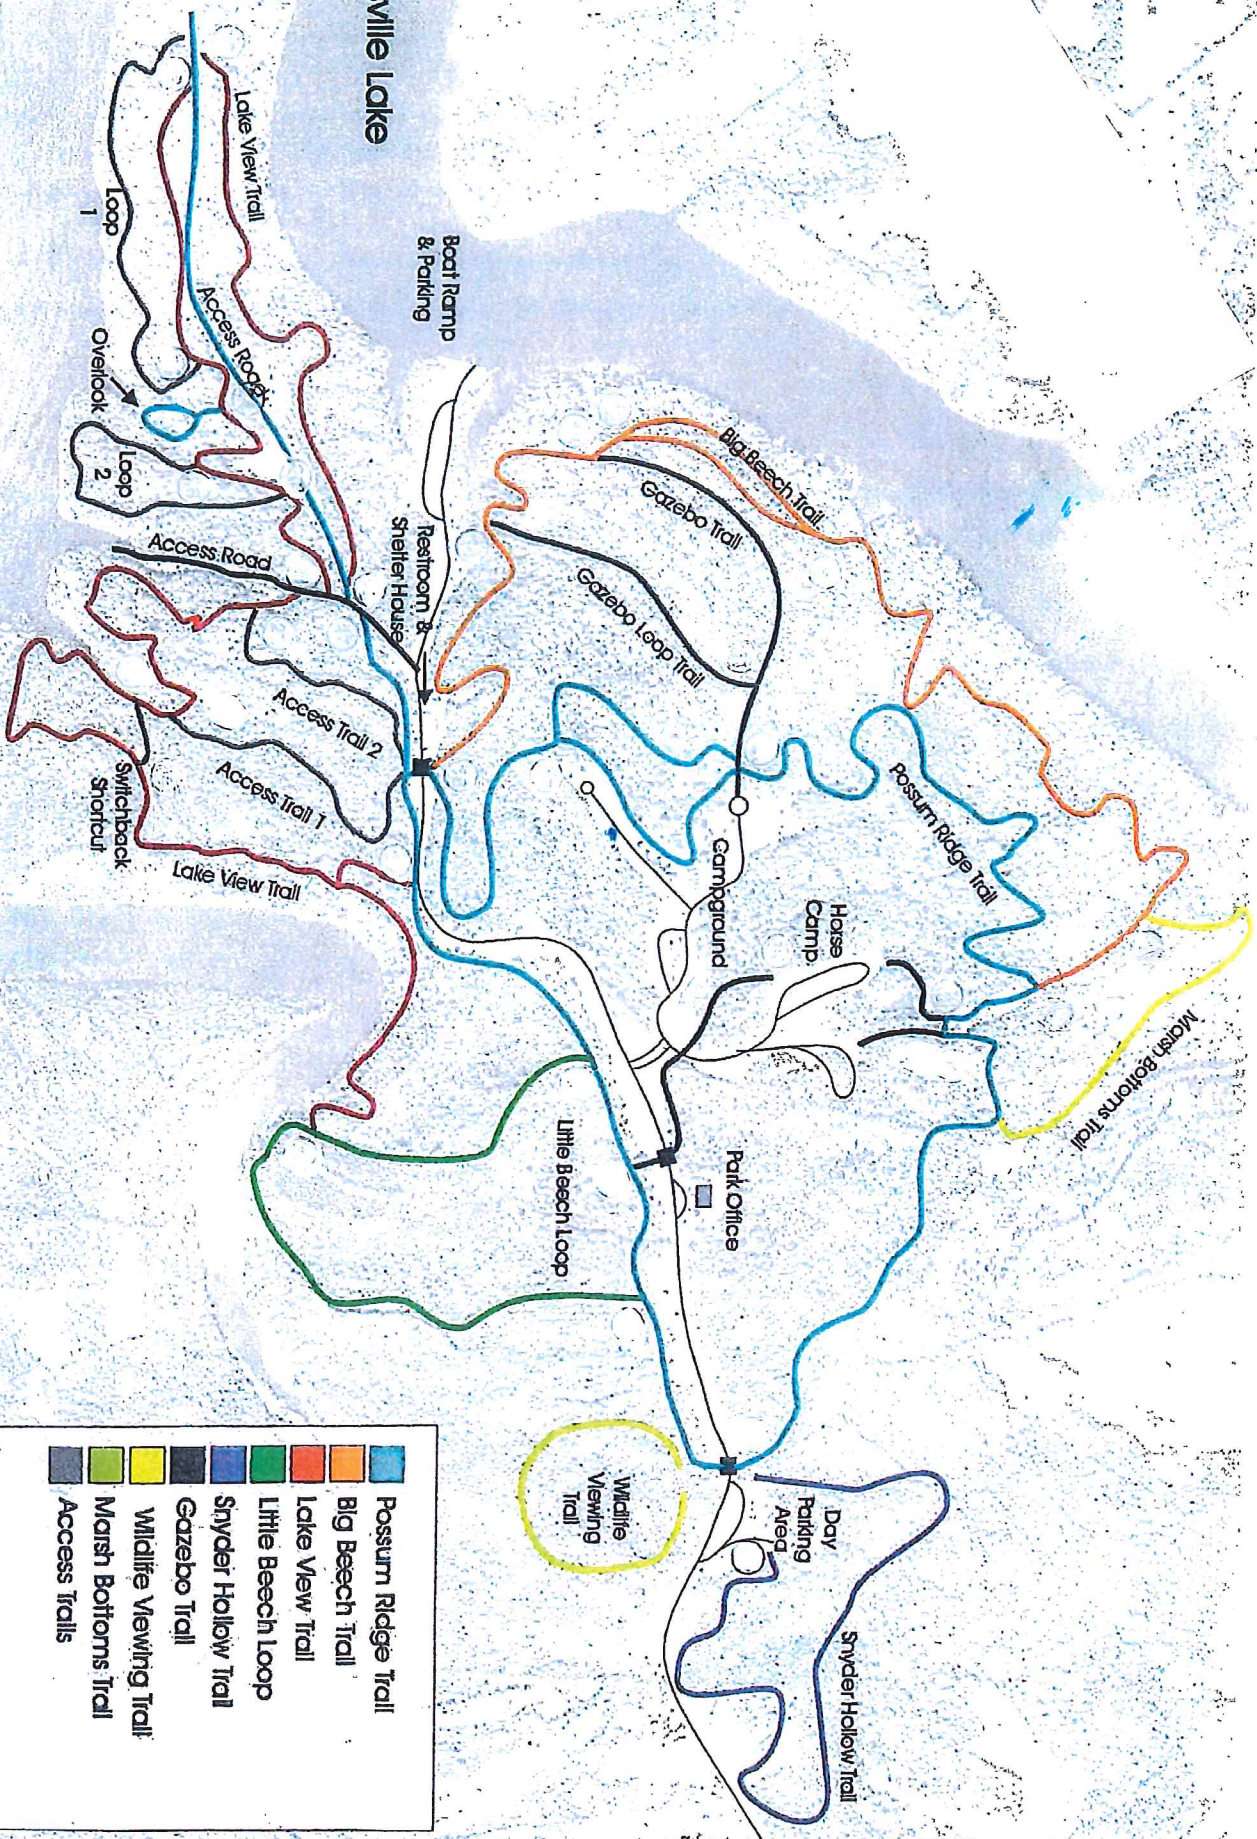

# Taylorsville Lake State Park - KYCMO

Taylorsville Lake

- |  |                        |
|--|------------------------|
|  | Possum Ridge Trail     |
|  | Big Beech Trail        |
|  | Lake View Trail        |
|  | Little Beech Loop      |
|  | Snyder Hollow Trail    |
|  | Gazebo Trail           |
|  | Wildlife Viewing Trail |
|  | Marsh Bottoms Trail    |
|  | Access Trails          |