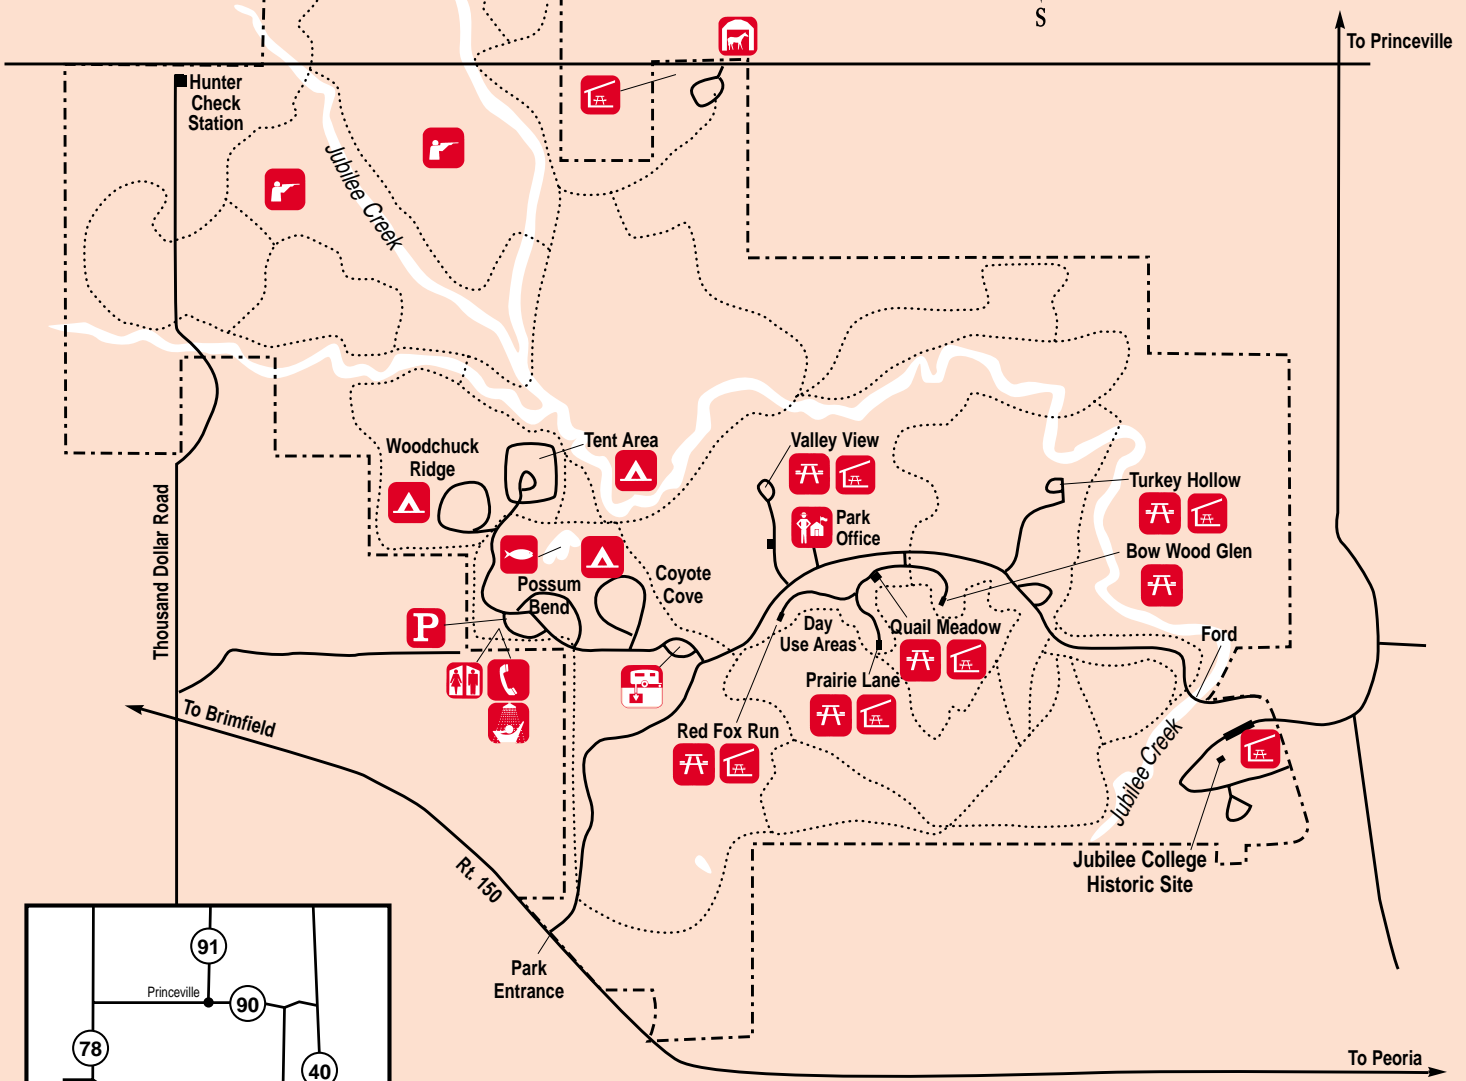

Jubilee College State Park

Legend

Park Office	Picnic Shelter	Restrooms	Hunting Area
Park Boundary	Equestrian Camping	Showers	Parking
Campground	Fishing Area	Sanitary Dump Station	Multi-Use Trail
Picnic Area			