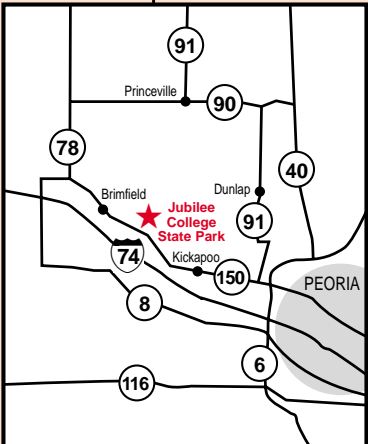

Jubilee College State Park

Legend

Park Office	Picnic Shelter	Restrooms	Hunting Area
Park Boundary	Equestrian Camping	Showers	Parking
Campground	Fishing Area	Sanitary Dump Station	Multi-Use Trail
Picnic Area			